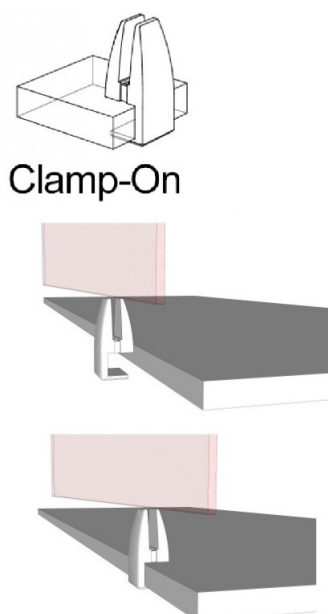

PRODUCT SHEET

Description:

Partition Panel Clamp, Clamp-On, Alu, White Painted, F/4-8mm Panel Thickness. Incl. 3 Pcs of Bolts M6x25mm & 3 Pcs. of, Plastic Caps

Item number:

22.10.805-0

Units	Box	Carton	HS Code	Barcode
Pcs.	1	100	7616991099	 5704866503273