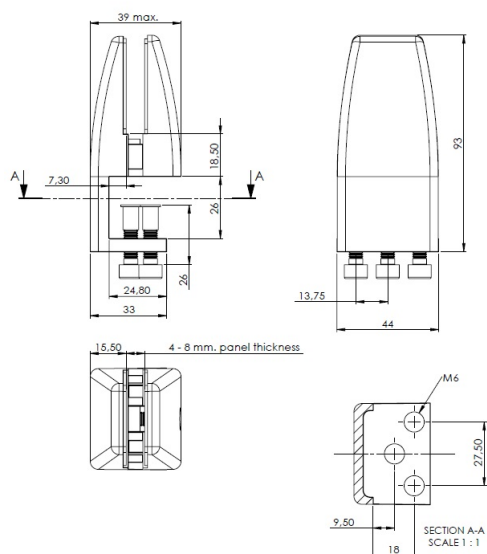

PRODUCT SHEET

Description:

Partition Panel Clamp, Clamp-On, Alu, White Painted, F/4-8mm Panel Thickness. Incl. 3 Pcs of Bolts M6x25mm & 3 Pcs. of, Plastic Caps

Item number:

22.10.805-0

Units	Box	Carton	HS Code	Barcode
Pcs.	1	100	7616991099	 5704866503273